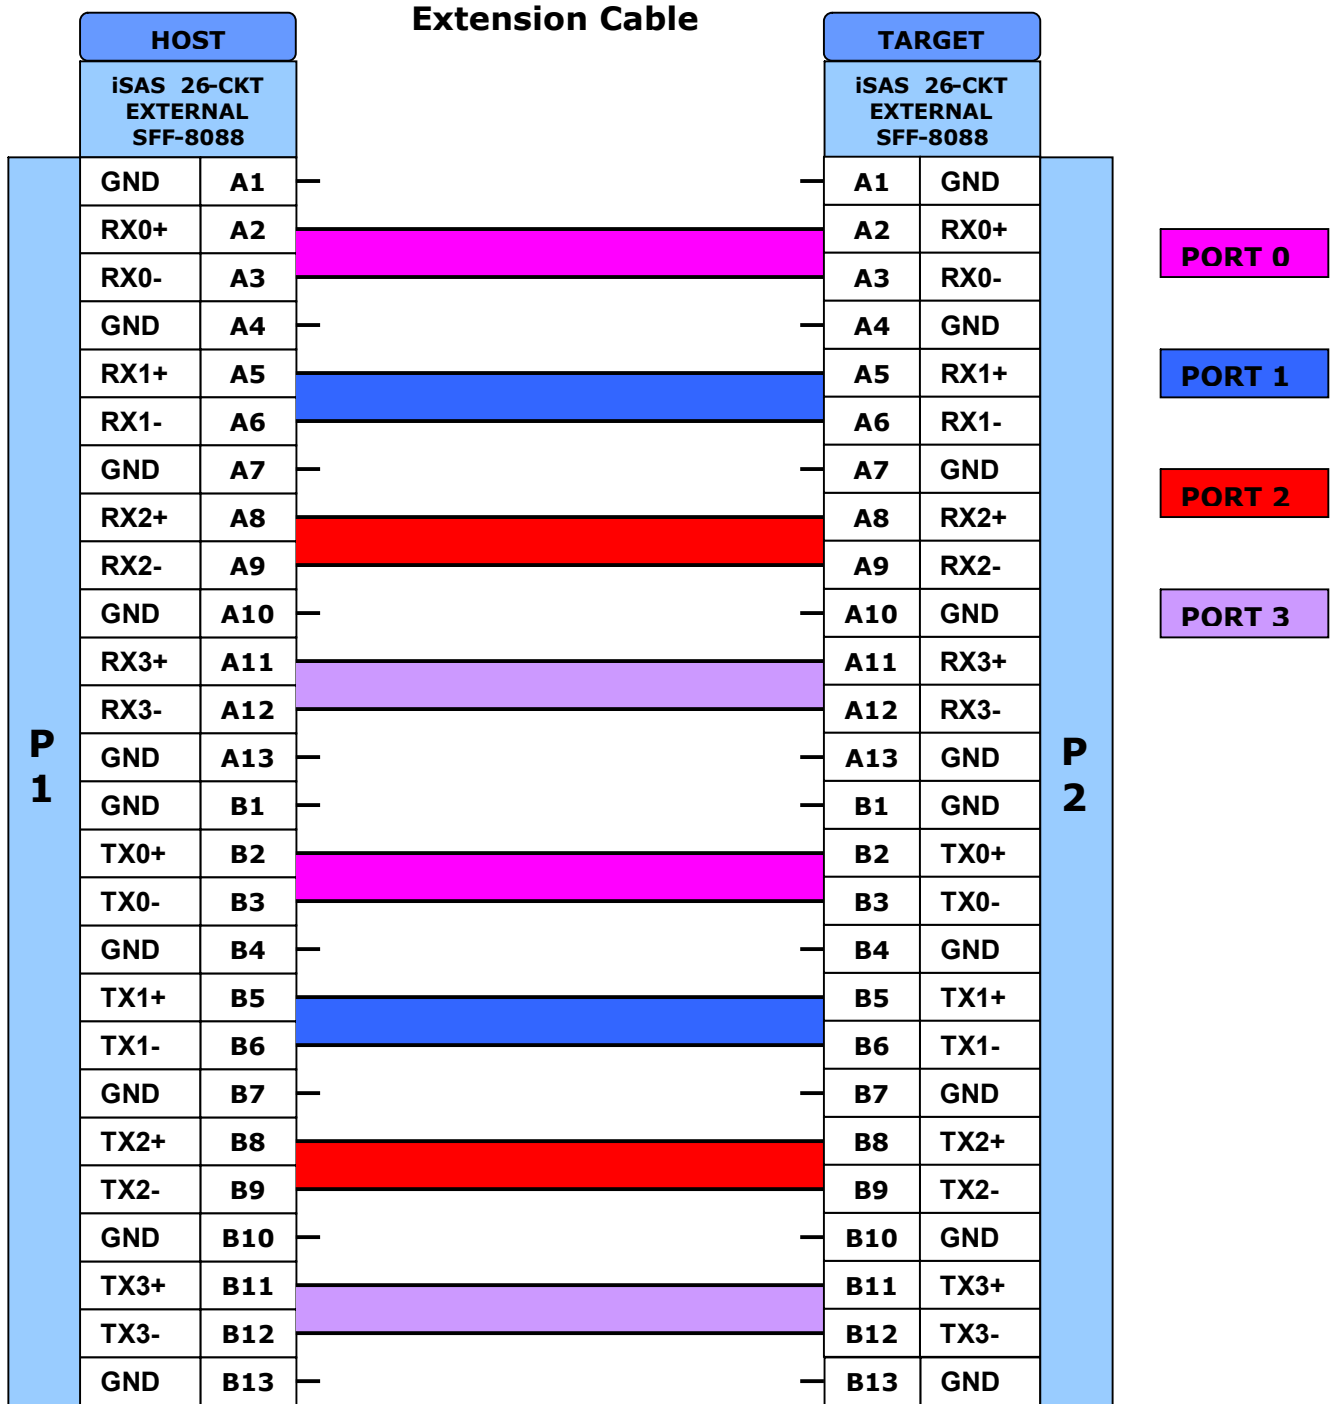

Rev	Date	Revision	ECO
A	11/17	Released	N/A

Notes:

	<b>Description: Cable, Extension, Host Based External 26-CKT Mini-SAS, TO Target Based External 26-CKT Mini-SAS, Universal Key (SFF-8088 to SFF-8088 Extension)</b>		
	.xx=±0.13mm .x =± 0.25mm	Drawing No. <b>iSAS-8888-UEx/xm</b>	Sheet No. 2 of 2