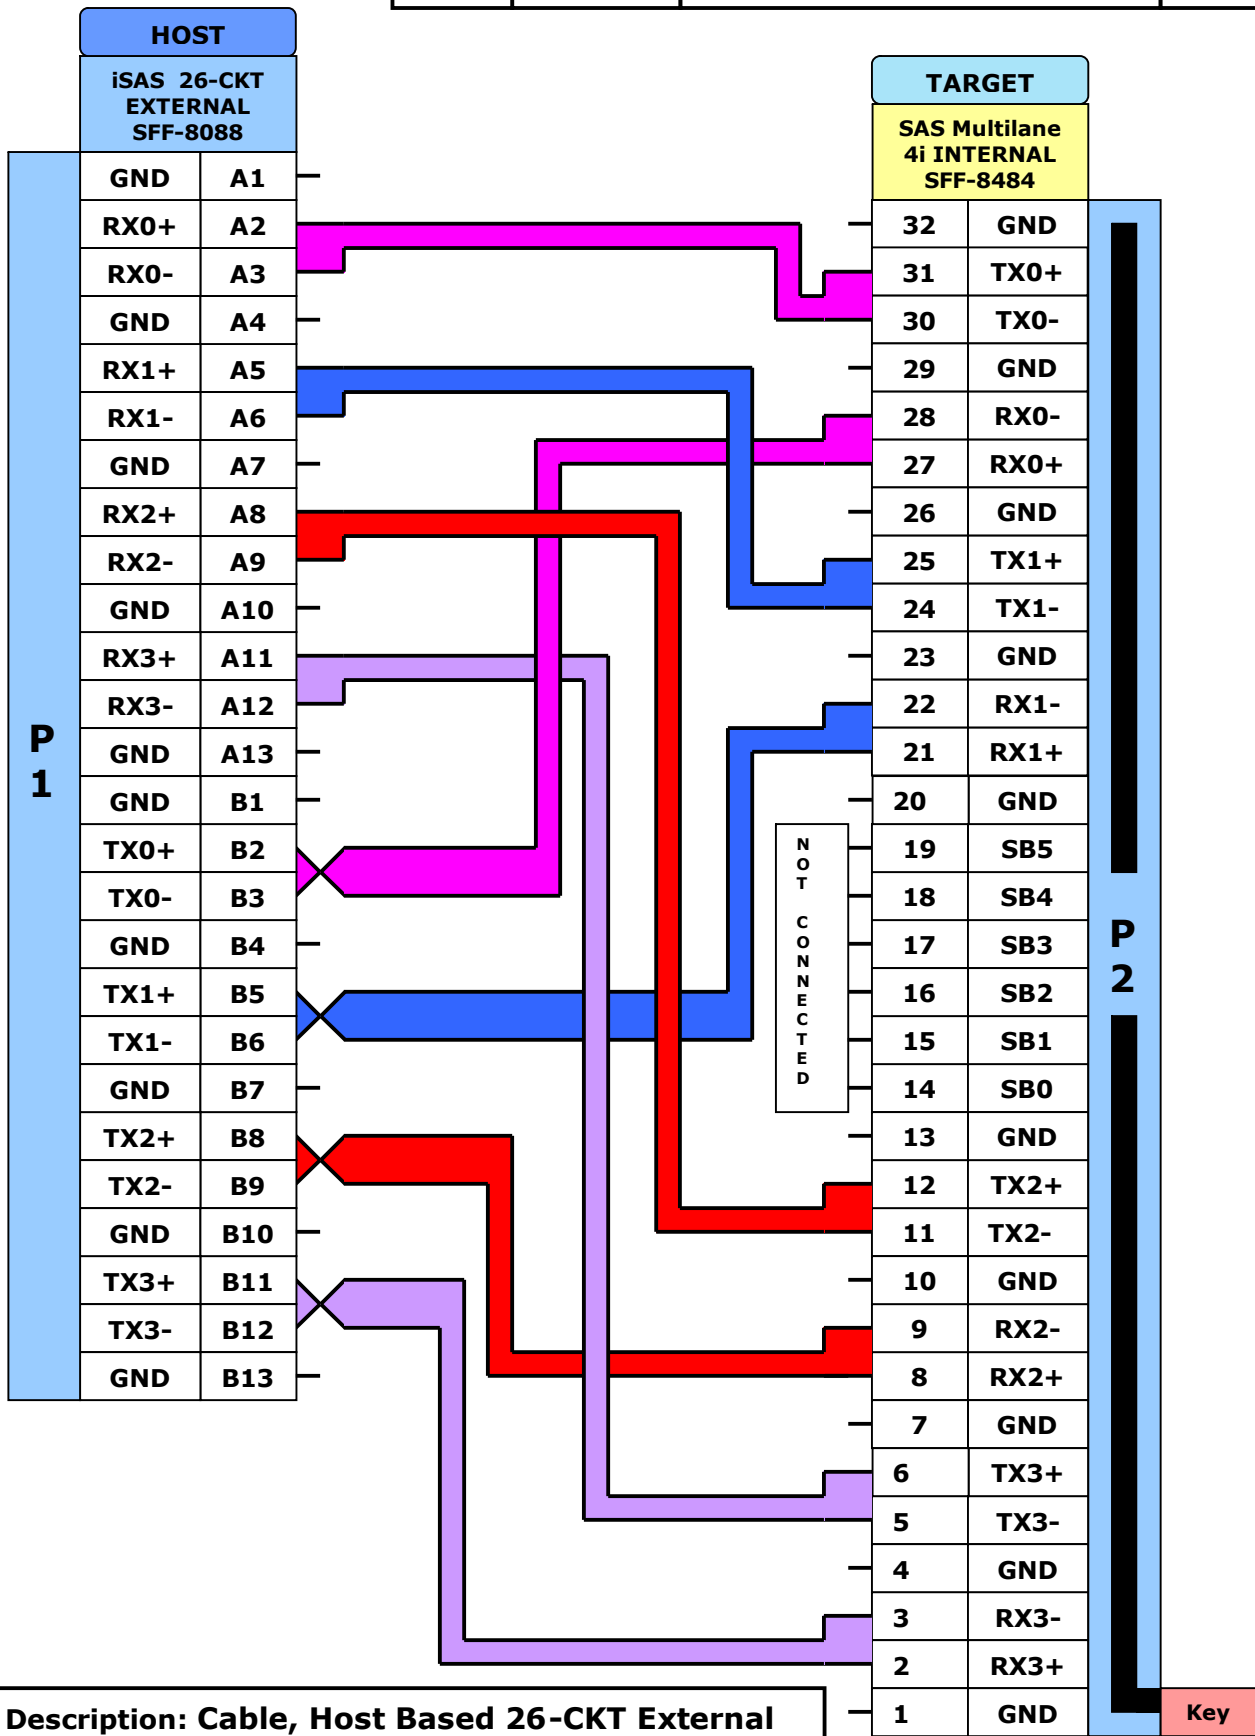

Rev	Date	Revision	ECO
A	12/01/0	Released	N/A

- PORT 0
- PORT 1
- PORT 2
- PORT 3

Description: Cable, Host Based 26-CKT External Mini-SAS, Universal Key TO Target Based SAS Internal Multilane 4i (SFF-8088 to SFF-8484)