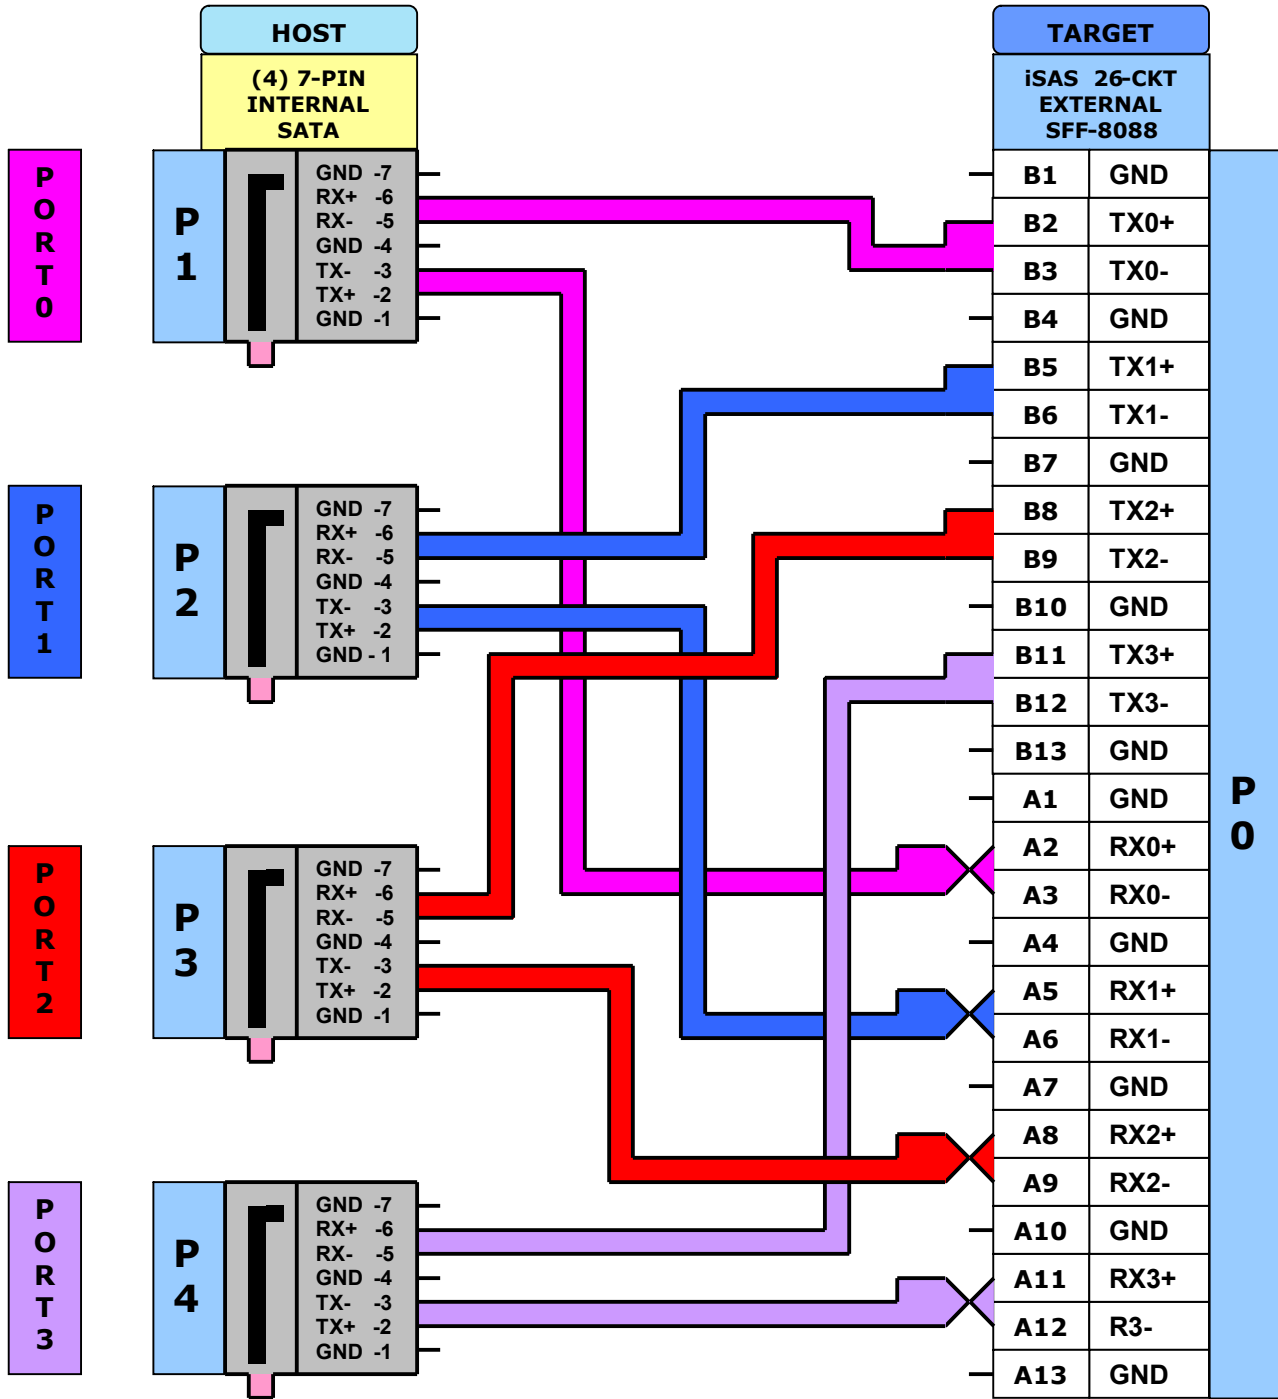

Rev	Date	Revision	ECO
A	11/30	Released	N/A

Notes:

Description: Cable, Host Based (4) 7-Pin SATA, TO Target Based External 26-CKT Mini-SAS, Universal Key (SATA to SFF-8088)

.xx=±0.13mm  
.x =± 0.25mm

Drawing No.  
**iSAS-7P88-U/xm**

Sheet No.  
2 of 2

Rev.  
A